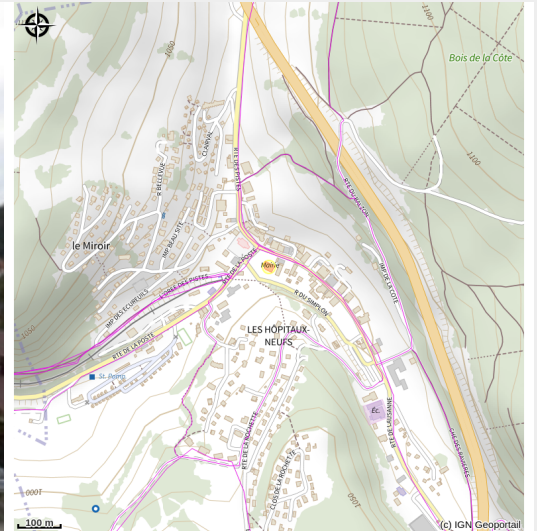

Métabief - Hôpitaux-Neufs

Lacs et montagnes du Haut Doubs

Attribution : Office de tourisme Métabief (OT Métabief)

Métabief is the active version of the mountain. Come and fill up on thrilling sensations regardless of the season on the slopes of the Mont d'Or.

Useful information

Category : Services

Type : Tourist information centre

Description

Hiking, mountain biking, adventure course, horse riding, paragliding... There's sure to be an activity for you!

Geographical location